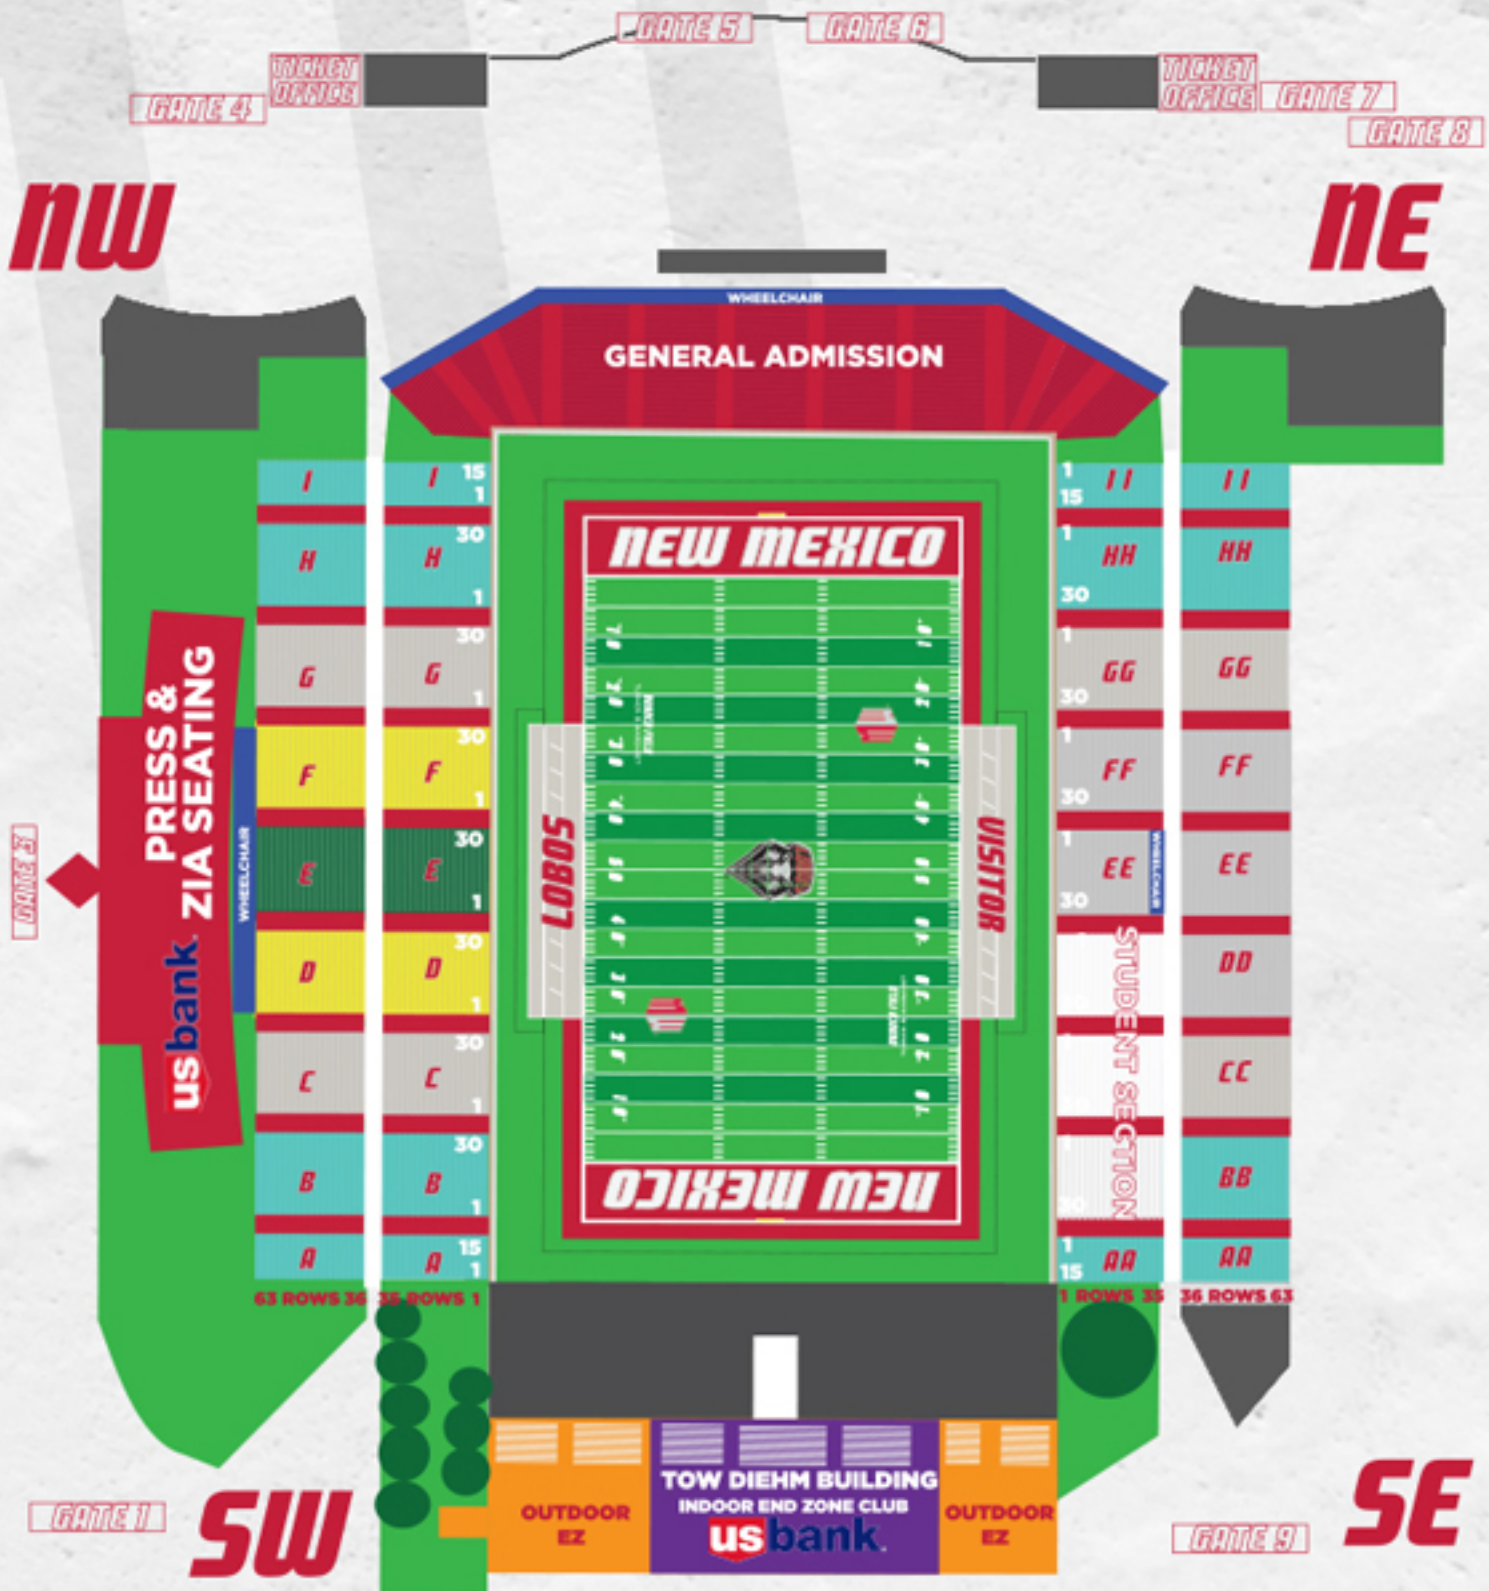

# 2021 LOBO FOOTBALL SEASON TICKETS

## SEASON TICKET PRICES

SECTIONS D & F	SECTION E	OUTDOOR EZ	ZIA	INDOOR EZ
\$199	\$199	\$315	\$520	\$700
SILVER	TURQUOISE	GEN. ADMISSION		
\$139	\$99	\$86		

## SECTION - CONTRIBUTION LEVELS

SECTIONS D & F	SECTION E	OUTDOOR EZ	ZIA	INDOOR EZ
\$100	\$250	\$100	\$500	\$1000

THE ABOVE AMOUNT IS BASED ON PER SEAT PER YEAR

GATE 11 **SW**

GATE 9 **SE**